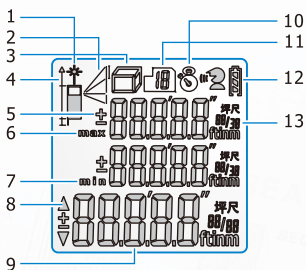

Overview

HANS

LED Backlight

Optical Anti-Reflection Coating

Extend measure Reference with pintail

1. Laser Indicator
 2. Indirect Measuring
 3. Single Pythagoras
 4. Summary of two Pythagoras
 5. Subtract of two Pythagoras
 6. Measuring Function
 7. Area Measuring
 8. Volume Measuring
 9. Measuring Reference
 10. Add and Subtract
 11. Maximum display
 12. Minimum display
 13. Stakes Direction Indicator
3. Measuring Function
 4. Area Measuring
 5. Volume Measuring
 6. Measuring Reference
 7. Add and Subtract
 8. Maximum display
 9. Minimum display
 10. Stakes Direction Indicator
 11. Main Screen and units
 12. Countdown Measuring
 13. Memories
 14. Battery Status
 15. Sub-Screen and units

PRECASTER

Since 1977

Next generation has arrived, Yet a new Benchmarking

TICK-TOCK MEASURING RIGHT IN SX10 YOUR HANS

Whole new engine, Faster, Better, no Doubt !!

HANS 0.05m~40/70m
Laser Distance Meter
CA740, CA770, CA640, CA670

Laser Meter Comparison

Brand	PRECASTER	BOSCH	LEICA
Module	CA770	DLE70	D2
Basic			
Typical Accuracy*(2σ)	±1.5mm	±1.5mm	±1.5mm
Operation range	0.05m~70m	0.05m~70m	0.05m~60m
Unit	m, m ² , m ³	m, m ² , m ³	m, m ² , m ³
	in, ft, ft ² , ft ³	in, ft, ft ² , ft ³	in, ft, ft ² , ft ³
	尺, 坪	-	-
Reference Change	Yes	Yes	Yes
Pintail / Spike	Yes	Yes	Yes
Function			
Square, Dimension Measure	Yes	Yes	Yes
Indirect Measure (Pythagoras 1)	Yes	Yes	Yes
Indirect Measure (Pythagoras 2)	Yes	-	Yes
Indirect Measure (Pythagoras 3)	Yes	-	-
Continuous Measure	Yes	Y	Yes
Stake Out Measure	Yes	-	-
Add / Subtract	Yes	Yes	Yes
Memory	Yes	-	Yes
Indicate LED	Yes	-	Yes
Measure Times	10000 times	30,000 times	5,000 times
Accessories			
Battery	Yes	Yes	Yes
Safety Strap	Yes	Yes	Yes
Carrying Case	Yes	Yes	Yes
Engineering Pencil	Yes	-	-
Silica-gel Protector	Yes	-	-
Misc.			
Battery	AAx 2	AAAx4	AAAx2
Dimension	110x45x32 mm	100x58x32mm	124x54x35 mm
Weight	135g	180 g	155 g