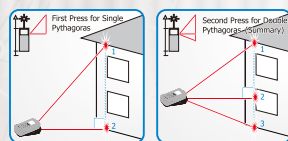

Stake out measuring

Lazy finding sections? try stake-out with HANS, simply set stake up and HANS will guiding you during whole measure (dyna-measuring). Believe me, this is the simplest way ever.

Area and Space calculations

With HANS, do not worried about how large it is, how depth it is, just pressing your buttons and follow instruction on screen, you could even simply calculate your results, try it today!!

$1 \times 2 \times 3 = V$

Three Indirect measurements

Thanks to Pythagorean, we could get height without be there. Now activate indirect measuring mode with HANS, let's enjoy the wisdom from the past. and do not forget HANS could help to calculate when you need it.