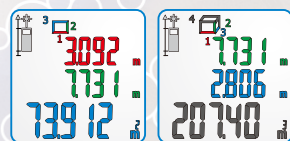

All new **HANS** Next Generation has arrived
Borned for speed and precision

HANS family, included CA740, CA770, CA670 and CA670i are designed in humanity and provide lots of ideal ways for accelerating works. You could calculate area, volume and height by indirect measurements (based on Pythagorean), It's for you, a easier way ever in your life.

CA740

Dyna Measurement

With SX10, a totally new experience of measuring is arrived to you, fast response, easy to seeking correct points. Finding Distance? Try HANS, you will never forget what you did.

CA770

Stake out measuring

Lazy finding sections? try stake-out with HANS, simply set stake up and HANS will guiding you during whole measure (dyna-measuring). Believe me, this is the simplest way ever.

Area and Space calculations

With HANS, do not worried about how large it is, how depth it is, just pressing your buttons and follow instruction on screen, you could even simply calculate your results, try it today!!

$1 \times 2 \times 3 = V$