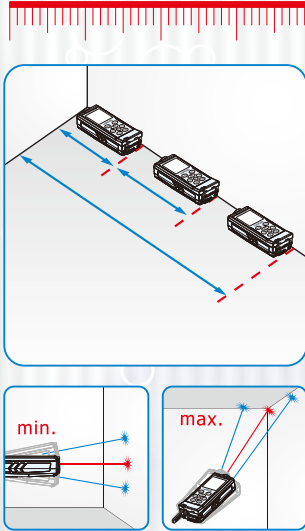

Dyna Measurement

With SX10, a totally new experience of measuring is arrived to you, fast response, easy to seeking correct points. Finding Distance? Try HANS, you will never forget what you did.