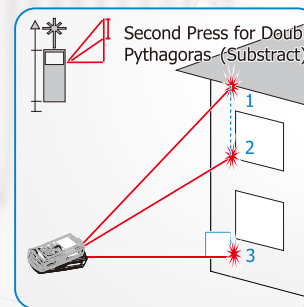

Stake out measuring

Lazy finding sections? try stake-out with HANS, simply set stake up and HANS will guiding you during whole measure (dyna-measuring). Believe me, this is the simplest way ever.

Area and Space calculations

With HANS, do not worried about how large it is, how depth it is, just pressing your buttons and follow instruction on screen, you could even simply calculate your results, try it today!!

$1 \times 2 \times 3 = V$

Three Indirect measurements

Thanks to Pythagorean, we could get height without be there. Now activate indirect measuring mode with HANS, let's enjoy the wisdom from the past. and do not forget HANS could help to calculate when you need it.