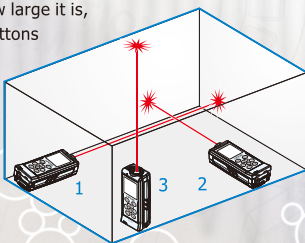

CA740

Dyna Measurement

With SX10, a totally new experience of measuring is arrived to you, fast response, easy to seeking correct points. Finding Distance? Try HANS, you will never forget what you did.

CA770

Stake out measuring

Lazy finding sections? try stake-out with HANS, simply set stake up and HANS will guiding you during whole measure (dyna-measuring). Believe me, this is the simplest way ever.

Area and Space calculations

With HANS, do not worried about how large it is, how depth it is, just pressing your buttons and follow instruction on screen, you could even simply calculate your results, try it today!!

$1 \times 2 \times 3 = V$